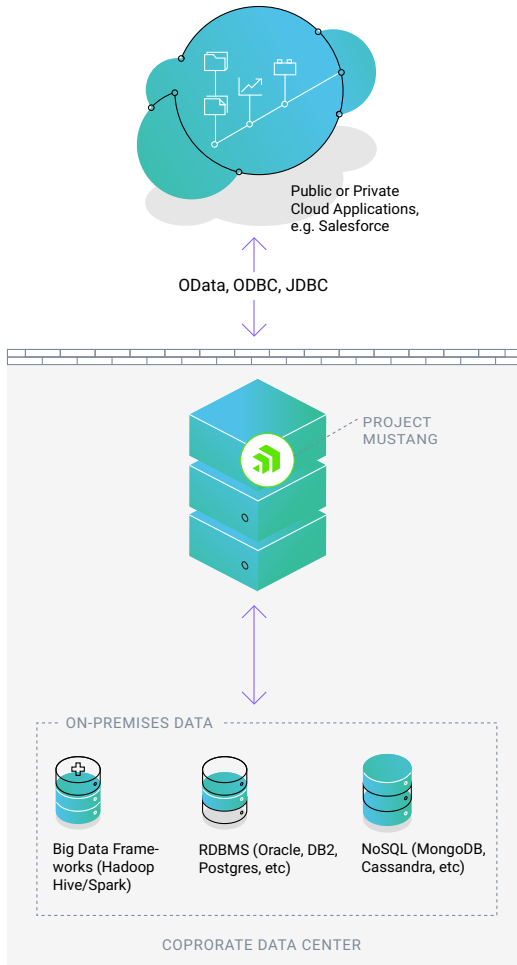

Hybrid Connectivity