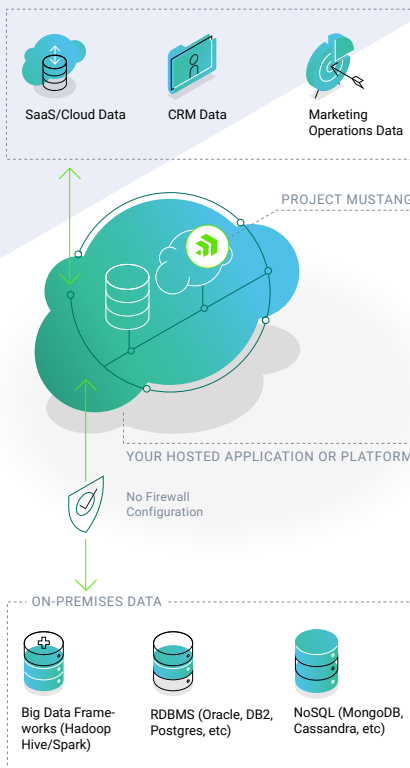

LEAVE NO DATA BEHIND

In Hybrid Data Landscapes

Four of the top six SaaS vendors have partnered with us around connectivity.

All data exposed through a single interface (ODBC, JDBC or OData)

Secure access to data behind the firewall from your cloud application—with almost no implementation effort for your customers. DataDirect “Project Mustang” resides in your cloud, enabling customer access to on-premises data via an easy-to-install on-premises component.

These days there’s data floating around everywhere. You practically need elite athlete skills to clear the hurdles blocking efficient connectivity to on-premises and firewall-protected data sources. Now, Progress DataDirect will completely change the way cloud applications access data.

Embedded Data Access Layer

Deploy a Complete Data Access Layer Within Your Cloud

This light weight connector is designed to embed in your public or private cloud application to provide secure access to data residing on-premises, behind a firewall or in other clouds.