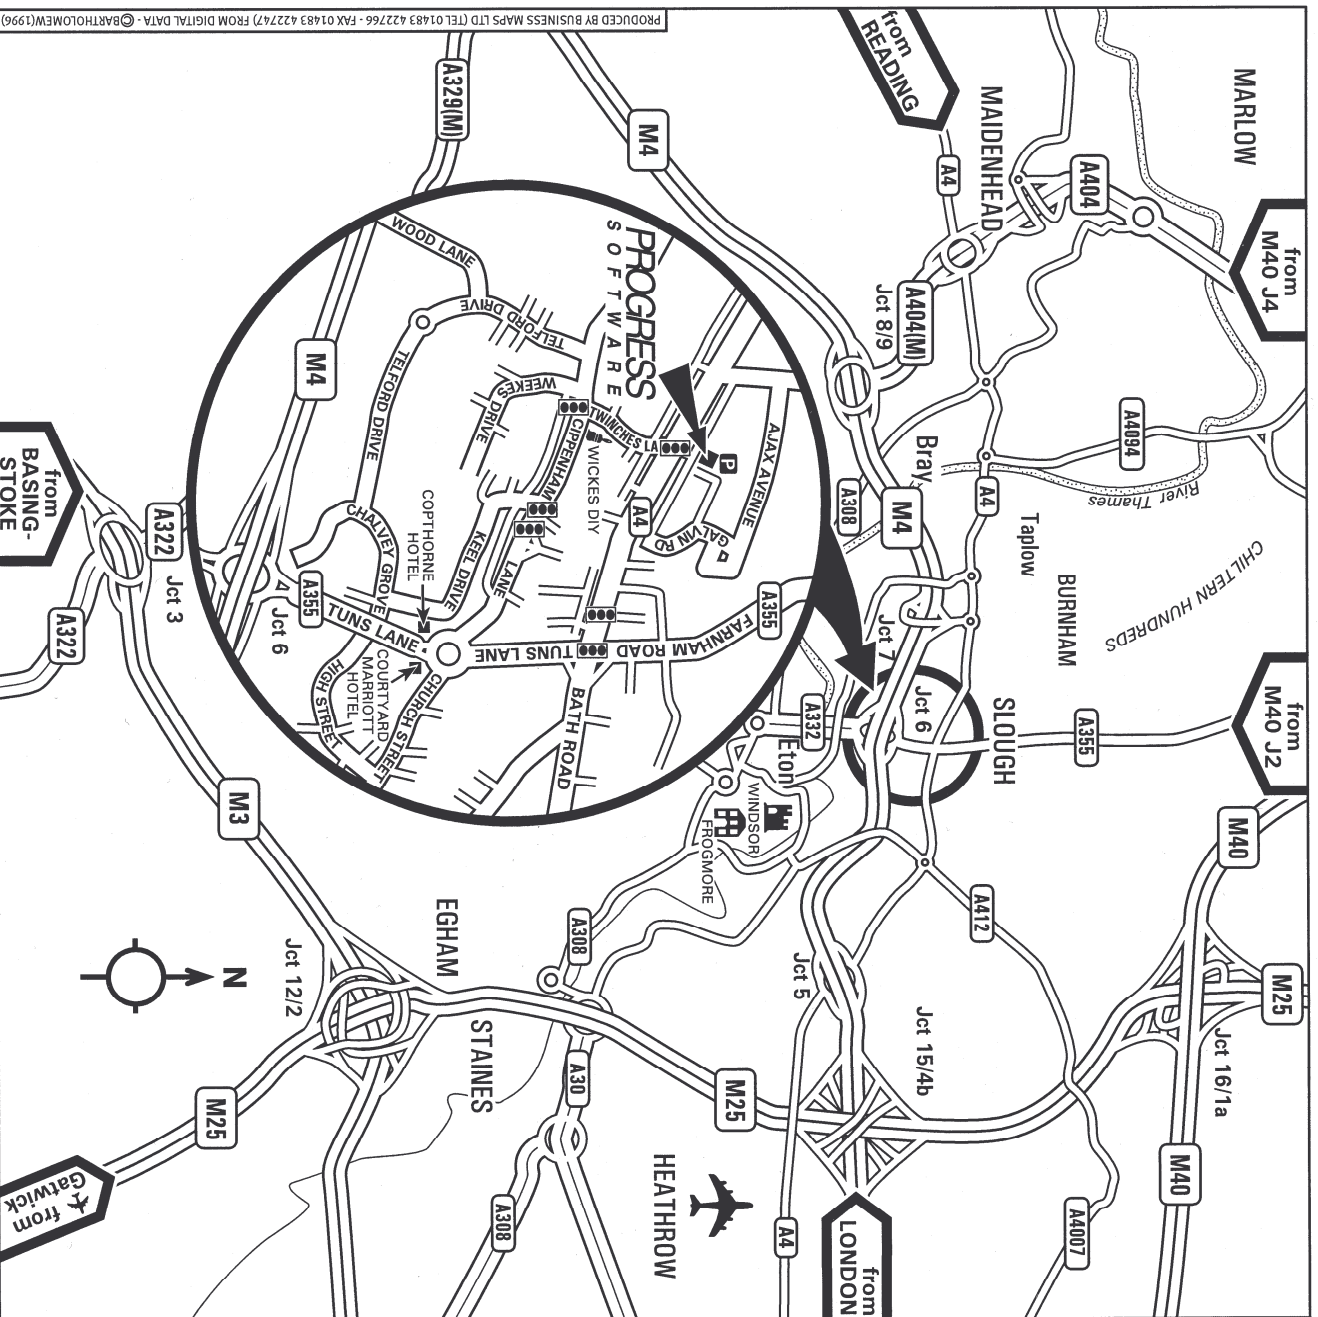

PROGRESS SOFTWARE

PROGRESS SOFTWARE LTD - 210 BATH ROAD
 SLOUGH - BERKSHIRE SL1 3XE
 TEL: (01753) 216300 FAX: (01753) 216301

- FROM M4** LEAVE THE M4 AT JUNCTION 6, (SLOUGH CENTRAL) AND PROCEED TOWARDS SLOUGH ON THE A355. AT THE NEXT ROUNDABOUT GO STRAIGHT OVER BY THE COPTHORNE HOTEL. AT THE TRAFFIC LIGHTS TURN LEFT ONTO THE A4, (BATH ROAD). GO THROUGH A FURTHER SET OF TRAFFIC LIGHTS, AND AT THE NEXT, TURN RIGHT. PARKING AT REAR.
- FROM M25** LEAVE THE M25 AT JUNCTION 15 AND JOIN THE M4 WEST IN THE SLOUGH DIRECTION. THEN FOLLOW THE DIRECTIONS FROM M4.
- FROM M3** LEAVE THE M3 AT JUNCTION 2 AND JOIN THE M25 IN THE HEATHROW DIRECTION. LEAVE THE M25 AT JUNCTION 15 AND JOIN THE M4 WEST IN THE SLOUGH DIRECTION. THEN FOLLOW THE DIRECTIONS FROM THE M4.
- FROM M40** LEAVE THE M40 AT JUNCTION 2. FOLLOW THE SIGNS FOR THE A355 TO SLOUGH AND CONTINUE FOR APPROXIMATELY 6 MILES. TURN RIGHT AT THE MAJOR JUNCTION WITH THE A4, (TRAFFIC LIGHTS) AND CONTINUE THROUGH A FURTHER SET OF TRAFFIC LIGHTS. AT THE NEXT SET, TURN RIGHT.
- FROM M1** LEAVE THE M1 AT JUNCTION 6A AND JOIN THE M25 TOWARDS HEATHROW. LEAVE THE M25 AT JUNCTION 15 AND JOIN THE M4 IN THE SLOUGH DIRECTION. THEN FOLLOW THE DIRECTIONS FROM THE M4.
- FROM HEATHROW AIRPORT** PHONE A TAXI:-
 FIVE STAR: 01753 858888
 THAMES VALLEY: 01628 773394
- FROM THE STATION** FROM SLOUGH STATION USE THE TAXI RANK, (5 MINUTE JOURNEY).