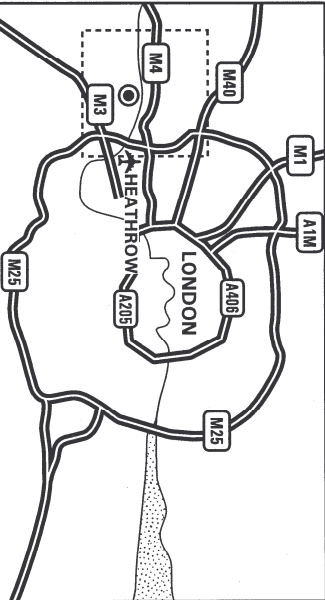

PROGRESS SOFTWARE

PROGRESS SOFTWARE LTD - 210 BATH ROAD
 SLOUGH - BERKSHIRE SL1 3XE
 TEL: (01753) 216300 FAX: (01753) 216301

- FROM M4** LEAVE THE M4 AT JUNCTION 6, (SLOUGH CENTRAL) AND PROCEED TOWARDS SLOUGH ON THE A355. AT THE NEXT ROUNDABOUT GO STRAIGHT OVER BY THE COPTHORNE HOTEL. AT THE TRAFFIC LIGHTS TURN LEFT ONTO THE A4, (BATH ROAD). GO THROUGH A FURTHER SET OF TRAFFIC LIGHTS, AND AT THE NEXT, TURN RIGHT. PARKING AT REAR.
- FROM M25** LEAVE THE M25 AT JUNCTION 15 AND JOIN THE M4 WEST IN THE SLOUGH DIRECTION. THEN FOLLOW THE DIRECTIONS FROM M4.
- FROM M3** LEAVE THE M3 AT JUNCTION 2 AND JOIN THE M25 IN THE HEATHROW DIRECTION. LEAVE THE M25 AT JUNCTION 15 AND JOIN THE M4 WEST IN THE SLOUGH DIRECTION. THEN FOLLOW THE DIRECTIONS FROM THE M4.
- FROM M40** LEAVE THE M40 AT JUNCTION 2. FOLLOW THE SIGNS FOR THE A355 TO SLOUGH AND CONTINUE FOR APPROXIMATELY 6 MILES. TURN RIGHT AT THE MAJOR JUNCTION WITH THE A4, (TRAFFIC LIGHTS) AND CONTINUE THROUGH A FURTHER SET OF TRAFFIC LIGHTS. AT THE NEXT SET, TURN RIGHT.
- FROM M1** LEAVE THE M1 AT JUNCTION 6A AND JOIN THE M25 TOWARDS HEATHROW. LEAVE THE M25 AT JUNCTION 15 AND JOIN THE M4 IN THE SLOUGH DIRECTION. THEN FOLLOW THE DIRECTIONS FROM THE M4.
- FROM HEATHROW AIRPORT** PHONE A TAXI:-
 FIVE STAR: 01753 858888
 THAMES VALLEY: 01628 773394
- FROM THE STATION** FROM SLOUGH STATION USE THE TAXI RANK, (5 MINUTE JOURNEY).

PRODUCED BY BUSINESS MAPS LTD (TEL 01483 422766 - FAX 01483 422747) FROM DIGITAL DATA. © BARTHOLOMEW(1996)